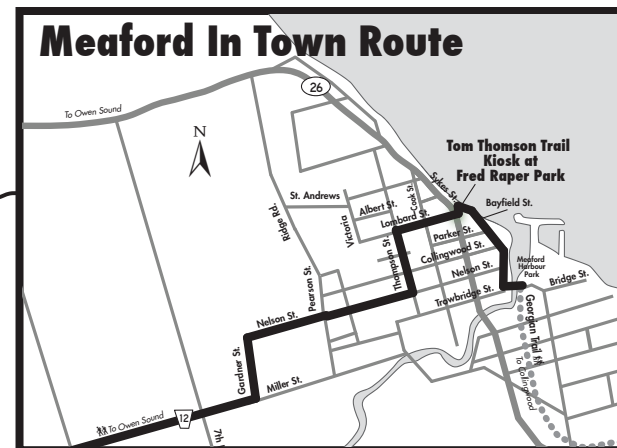

Tom Thomson Trail Route Map

Tom Thomson Trail

The Tom Thomson Trail is a Non-motorized 3 season walking, cycling & equestrian trail

———— Tom Thomson Trail Route

Owen Sound Bay

Land Forces Training Centre

Nottawasaga Bay

Meaford

Owen Sound

Support the Tom Thomson Trail

For more information go to: www.tomthomsontrail.com